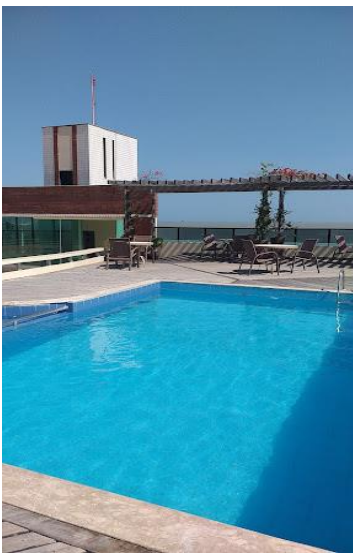

## SLZ Lagoa Hotel

Acesso: <https://www.slzlagohotel.com.br/>

DAILY RATE			
PROPOSAL	SINGLE	DOUBLE	TRIPLE
INTERNET		R\$ 283,00	R\$ 425,00
FIRA PACKAGE		R\$ 226,00	R\$ 293,00

**Calhau Praia Hotel**

Acesse: <https://calhaupraiahotel.com.br/>