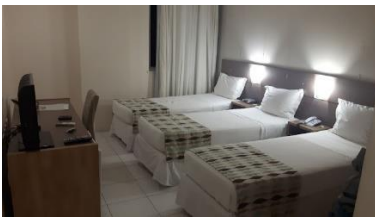

Stop Way Hotel

Acesse: www.stopwayhotel.com.br

DAILY RATE			
PROPOSAL	SINGLE	DOUBLE	TRIPLE
INTERNET		R$241,00	R$300,00
FIRA PACKAGE		R$210,00	R$260,00