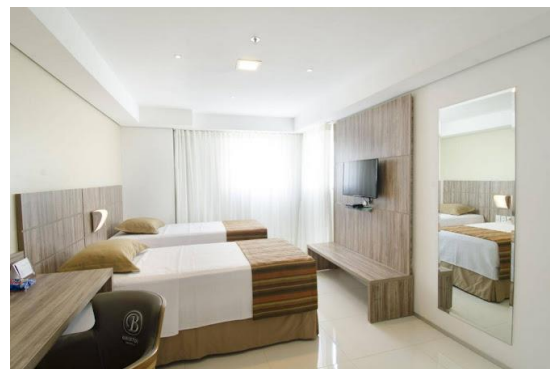

Profissionalle Hotel São Luís

Acesse: <https://www.booking.com/hotel/br/profissionalle-hotel-saoluis.pt-br.html>

DAILY RATE			
PROPOSAL	SINGLE	DOUBLE	TRIPLE
INTERNET		R$280,00	R$360,00
FIRA PACKAGE		R$240,00	R$300,00