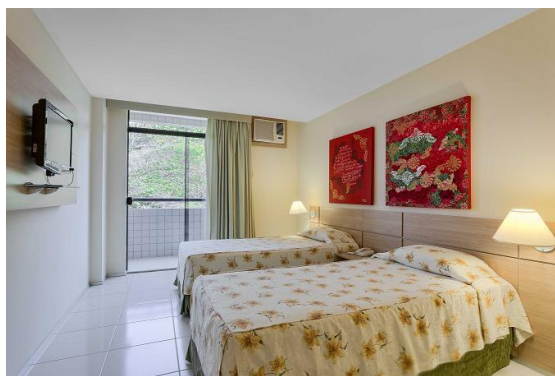

Praia Bella Hotel

Acesse: <http://praiabellahotel.com/o-hotel-2/>

DAILY RATE			
PROPOSAL	SINGLE	DOUBLE	TRIPLE
INTERNET		R$ 332,00	R$ 450,00
FIRA PACKAGE		R$ 275,00	R$ 327,00