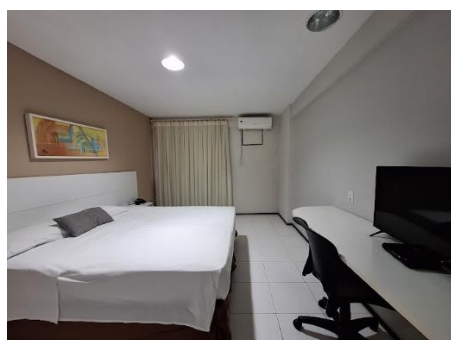

SLZ Lagoa Hotel

Acesso: <https://www.slzlagohotel.com.br/>

DAILY RATE			
PROPOSAL	SINGLE	DOUBLE	TRIPLE
INTERNET		R$ 283,00	R$ 425,00
FIRA PACKAGE		R$ 226,00	R$ 293,00