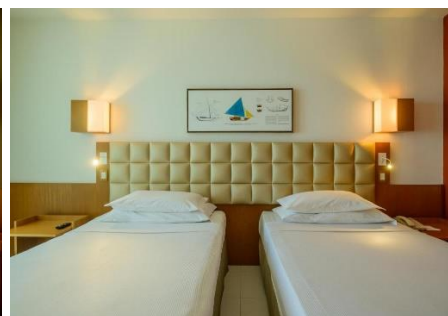

Hotel Luzeiros

Acesso: <https://www.luzeirossaoluis.com.br/index.php>

DAILY RATE			
PROPOSAL	SINGLE	DOUBLE	TRIPLE
INTERNET		R$760,00	R$893,00
FIRA PACKAGE		R$630,00	R$700,00